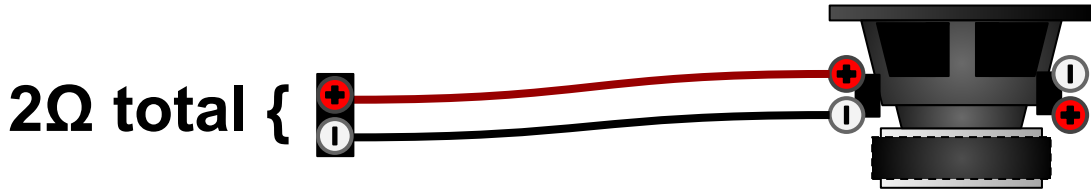

# 2 Ohm Dual Voice Coil Subwoofer Connection Diagram

SoundCertified.com

Wiring connection options for dual voice coil (DVC) subwoofers having two 2 Ohm voice coils

## Single sub, single voice coil example